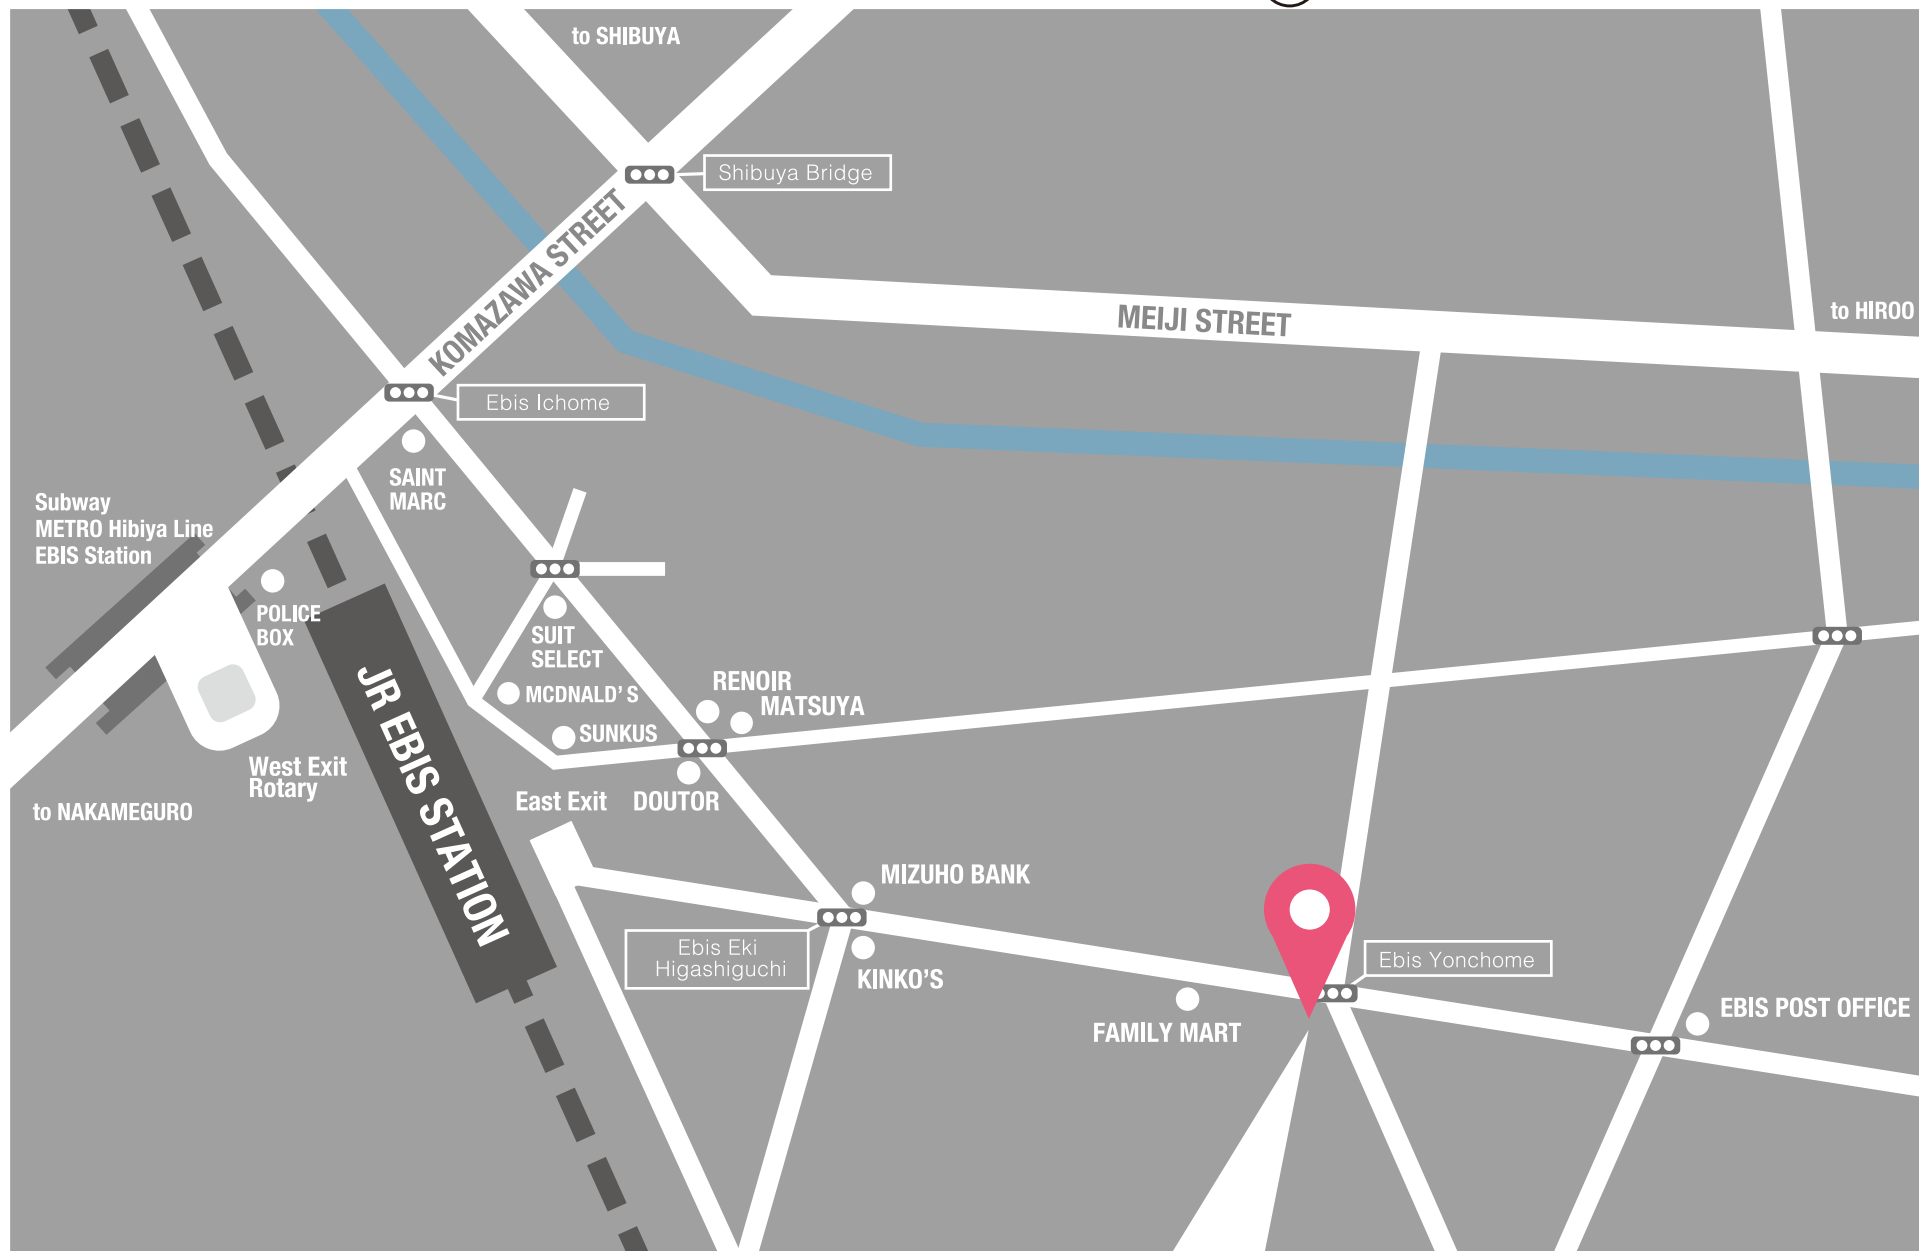

INFORMATION MAP

JR EBIS • (M) HIBIYA LINE EBIS 7 minutes on foot

801 Nakaken Bldg 4-9-3 Ebisu Shibuyaku Tokyo 150-0013 JAPAN

TEL : 3446-6368 FAX : 3446-6390

※Please call the elevator next to the intercom.